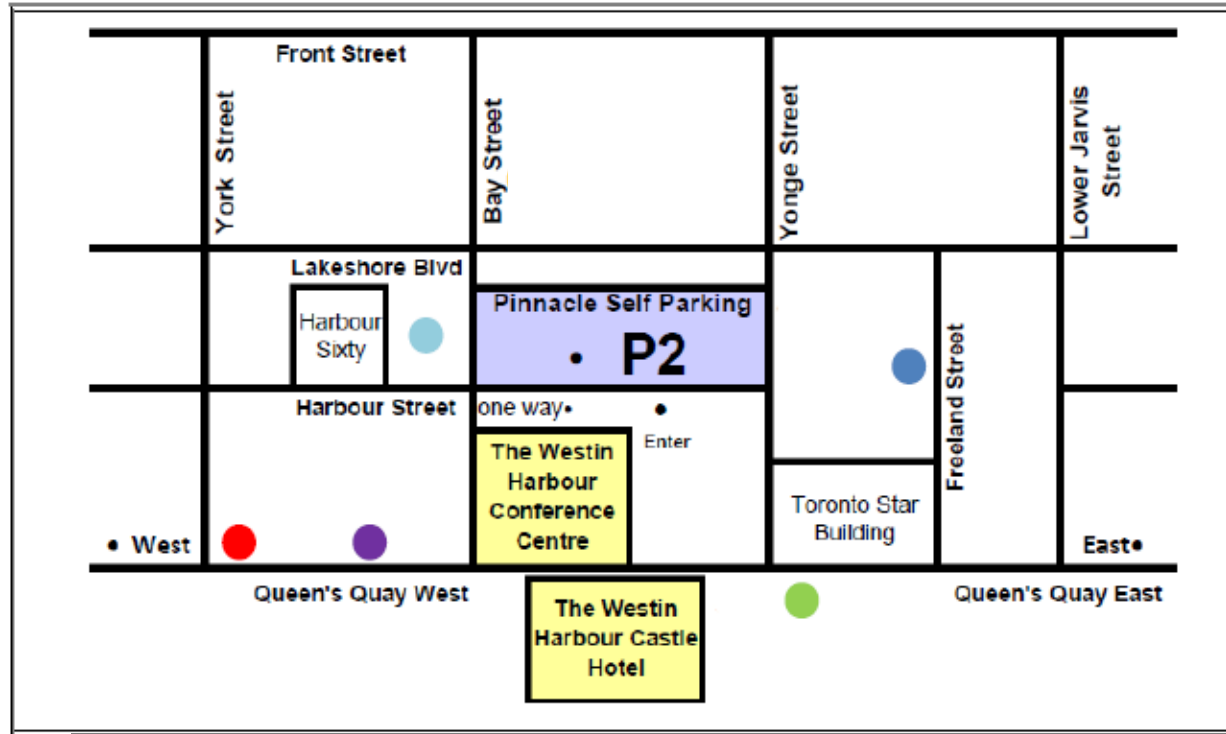

Parking at The Westin Harbour Castle Toronto Hotel

*Rates are subject to change without notice; please connect with the Parking Management directly

- **Standard Parking of Canada**
200 Queens Quay W, Toronto, ON M5J 2R1
416-366-3516 standardparking.com
Rates from \$6 per hour and \$12 per day / \$12 overnight before 7am
- **Waterpark Place**
20 Bay Street, Toronto, ON (Entrance on Queens Quay West)
416-360-6150
- **Tract Parking Management**
57 Freeland Street, Toronto, ON M5E 1L7
416-941-0946 tractparking.com
Rates from \$6 per hour and \$15 per day
- **Unit Park**
7 Queens Quay East, Toronto, ON
416-203-8044 unitpark.ca
Rates from \$10 per hour and \$15 per day
- **Private Surface Parking Lot**
Bay Street, between Harbour Street and Lakeshore Blvd.
Rates from \$10 per hour and \$15 per day